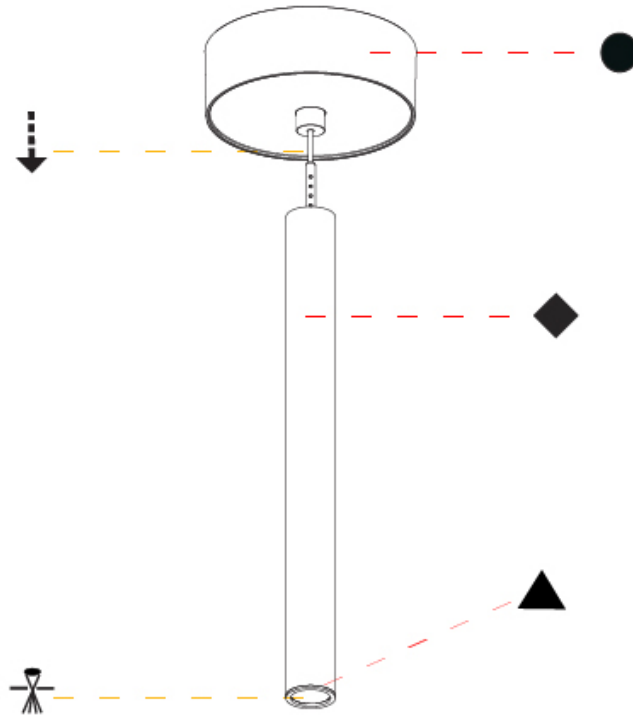

Shape: Cylinder
 Diameter (mm): 28
 Diameter (in): 1 1/8
 Height (mm): 150
 Height (in): 11 13/16
 Max. Overall Height (mm): 2150
 Max. Overall Height (in): 84 5/8
 Light Distribution: Downlight
 Weight (kg): 0.422
 Weight (lbs): 0.93
 Diffuser: Shine Ring - Opal / Yellow / Orange / Red / Blue / Green
 Fixture Finish: SSR / BKV / CWI / CRY / HAB / UFT / ITA / RUA / FTG / MYG / LOD / PUS / FRO / FUP / KIA / POP / BLS / SPG / MEY / GOH / GUM / CHC / COM / ABZ / JAG / OBR / MOS / ROR
 Fixture Material: Aluminum
 Cable Details: 2000mm or 4000mm Cable - Color 01 to 10

Shape: Cylinder
 Diameter (mm): 28
 Diameter (in): 1 1/8
 Height (mm): 300
 Height (in): 11 13/16
 Max. Overall Height (mm): 2300
 Max. Overall Height (in): 90 7/16
 Light Distribution: Downlight
 Weight (kg): 0.63
 Weight (lbs): 1.39
 Diffuser: Shine Ring - Opal / Yellow / Orange / Red / Blue / Green
 Fixture Finish: SSR / BKV / CWI / CRY / HAB / UFT / ITA / RUA / FTG / MYG / LOD / PUS / FRO / FUP / KIA / POP / BLS / SPG / MEY / GOH / GUM / CHC / COM / ABZ / JAG / OBR / MOS / ROR
 Fixture Material: Aluminum
 Cable Details: 2000mm or 4000mm Black Cable

OPTICAL

Optic°: 24 / 32 / 58

RATINGS AND CERTIFICATIONS

Certified By: Certified for North American Standards
 IP rating: IP20

HANGOVER PLUG SHINE MONOPOINT SURFACE CANOPY SUSPENSION

A30848-

PROJECT
TYPE
SPECIFIER
QUANTITY
DATE

Shape: Cylinder
 Diameter (mm): 28
 Diameter (in): 1 1/8
 Height (mm): 450
 Height (in): 17 11/16
 Max. Overall Height (mm): 2450
 Max. Overall Height (in): 96 7/16
 Light Distribution: Downlight
 Weight (kg): 0.64
 Weight (lbs): 1.41
 Diffuser: Shine Ring - Opal / Yellow / Orange / Red / Blue / Green
 Fixture Finish: SSR / BKV / CWI / CRY / HAB / UFT / ITA / RUA / FTG / MYG / LOD / PUS / FRO / FUP / KIA / POP / BLS / SPG / MEY / GOH / GUM / CHC / COM / ABZ / JAG / OBR / MOS / ROR
 Fixture Material: Aluminum
 Cable Details: 2000mm or 4000mm Black Cable